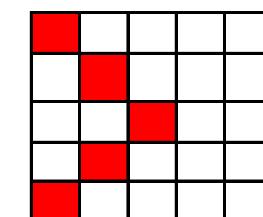

To win at regular BINGO
get 5 numbers in a row; vertically,
horizontally, or diagonally;
OR 4 corners, OR crazy "V's"

(17 ways to win!)

"Other Patterns" played are on the back of this sheet!

All proceeds from this bingo go to the South Lyon Band Parents Association to support the South Lyon Band Program