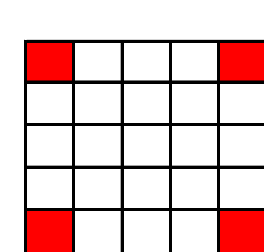

To win at regular BINGO
get 5 numbers in a row; vertically,
horizontally, or diagonally;
OR 4 corners, OR crazy "V's"

(17 ways to win!)

"Other Patterns" played are on the back of this sheet!

All proceeds from this bingo go to the South Lyon Band Parents Association to support the South Lyon Band Program