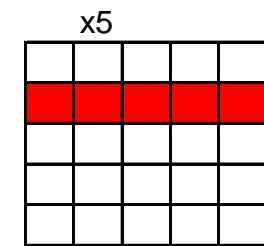

To win at regular BINGO
get 5 numbers in a row; vertically,
horizontally, or diagonally;
OR 4 corners, OR crazy "V's"

(17 ways to win!)

"Other Patterns" played are on the back of this sheet!

All proceeds from this bingo go to the South Lyon Band Parents Association to support the South Lyon Band Program