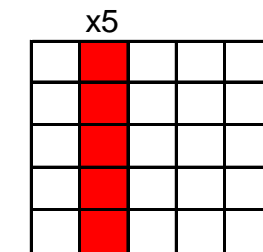

To win at regular BINGO
get 5 numbers in a row; vertically,
horizontally, or diagonally;
OR 4 corners, OR crazy "V's"

(17 ways to win!)

"Other Patterns" played are on the back of this sheet!

All proceeds from this bingo go to the South Lyon Band Parents Association to support the South Lyon Band Program